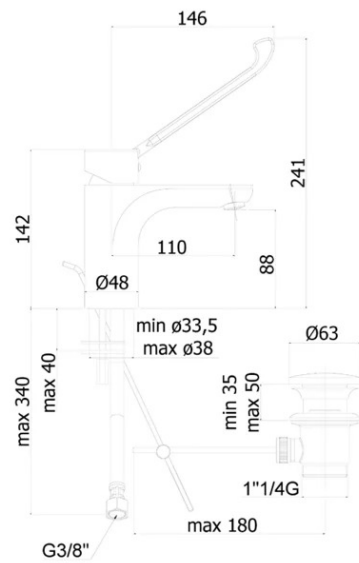

# green

- Wash basin mixer with clinical lever complete with:
- aerator M24x1 Slim air
- set of 2 stainless steel hoses 3/8"G
- Wash basin mixer with clinical lever complete with:
- aerator M24x1 Slim air
- set of 2 stainless steel hoses 3/8"G

## ARTICOLO ARTICLE

- GR 305..**
- with 1"1/4G pop up waste
  - with 1"1/4G pop up waste

- GR 301..**
- without pop up waste
  - without pop up waste

## RAPPORTO PROVA PORTATA FLOW RATE REPORT

	Uscita outlet	Pressione / Pressure ( bar )									
		0,5	1	1.5	2	2.5	3	3.5	4	4.5	5
Portata / Flow rate ( l / min )		4.96	7.17	8.84	10.28	11.53	12.69	13.71	14.68	15.62	16.48