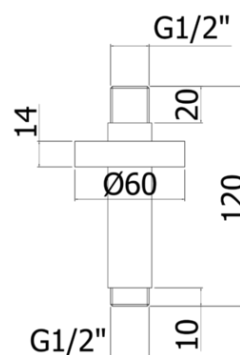

soffioni doccia - shower heads

- Ceiling metal shower arm complete with:
- round wall plate - Ø60mm
- 1/2"G connections
- Ceiling metal shower arm complete with:
- round wall plate - Ø60mm
- 1/2"G connections

ZSOF 064

- with length l. 120mm
- with length l. 120mm

ZSOF 065

- with length l. 200mm
- with length l. 200mm

ZSOF 051

- Spare part - ROUND wall plate Ø60mm

DOCUMENTI TECNICITECHNICAL DOCUMENTS

ESPLOSO
RICAMBI
ZSOF 064