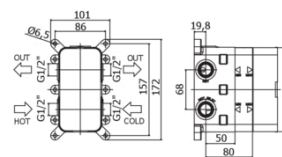

ELLE

EL BOX018

with diverter cartridge (2 outlets + 1 combined position)

IMAGE

TECH DRAWING

DESCRIPTION

External set for concealed shower mixer (2 outlets) completed with:

- mixer body
- Stainless steel wall plate 120x190mm
- **built-in box to be ordered separately**

FINISHES

CR

NO

ST

LINKS

FLOW RATE

SPARE PARTS

INSTRUCTION SHEET