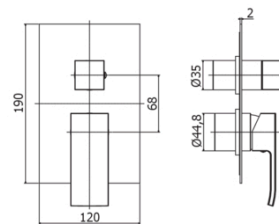

ELLE

EL BOX018

with diverter cartridge (2 outlets + 1 combined position)

IMAGE

TECH DRAWING

DESCRIPTION

External set for concealed shower mixer (2 outlets) completed with:

- mixer body
- Stainless steel wall plate 120x190mm
- **built-in box to be ordered separately**

FINISHES

CR

NO

ST

LINKS

FLOW RATE

SPARE PARTS

INSTRUCTION SHEET