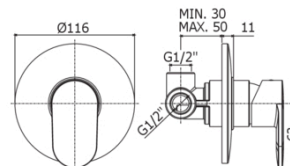

## DESCRIPTION

Concealed shower mixer (1 outlet) complete with:

- metal wall plate Ø116mm
- 1/2\"G connections
- **concealed body included**