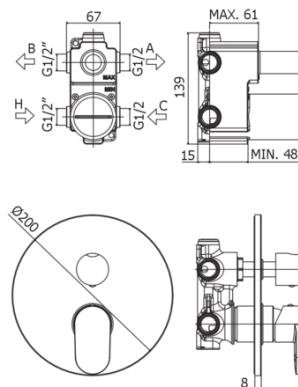

CANDY

CA 018

with diverter cartridge (2 outlets + 1 combined position)

IMAGE

TECH DRAWING

DESCRIPTION

Concealed shower mixer (2 outlets) complete with:

- metal wall plate Ø200mm
- 1/2" G connections
- **concealed body included**