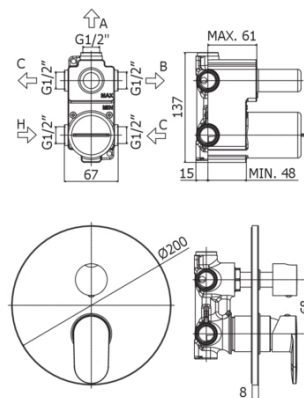

# CANDY

CA 019

with diverter cartridge (3 outlets + 3 combined positions)

## IMAGE

## TECH DRAWING

## DESCRIPTION

Concealed shower mixer (3 outlets) complete with:

- metal wall plate Ø200mm
- 1/2" G connections
- **concealed body included**