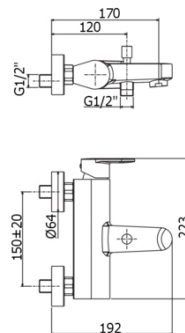

## TECH DRAWING

## DESCRIPTION

Bath/shower mixer with diverter complete with:

- aerator M28x1
- set of 2 S-wall-unions 1/2"x3/4"G and wall-plates