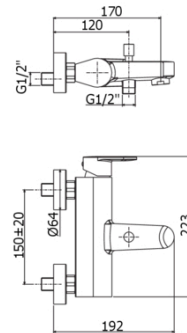

CANDY

CA 023

with ABS joint wall bracket

- with Birillo Plus hand-shower and flexible hose

IMAGE

TECH DRAWING

DESCRIPTION

Bath/shower mixer with diverter complete with:

- aerator M28x1
- set of 2 S-wall-unions 1/2"x3/4"G and wall-plates

FINISHES

CR

LINKS

FLOW RATE

SPARE PARTS

INSTRUCTION SHEET

ISO 14001