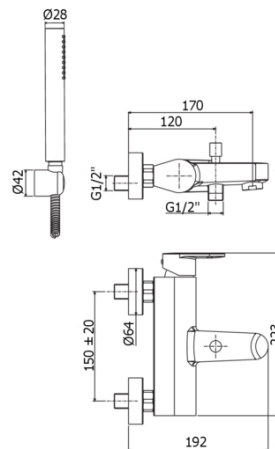

CANDY

CA 026

with ABS fixed wall bracket

- with Birillo Plus hand-shower and flexible hose

IMAGE

TECH DRAWING

DESCRIPTION

Bath/shower mixer with diverter complete with:

- aerator M28x1
- set of 2 S-wall-unions 1/2"x3/4"G and wall-plates

FINISHES

CR

LINKS

FLOW RATE

SPARE PARTS

INSTRUCTION SHEET

ISO 14001