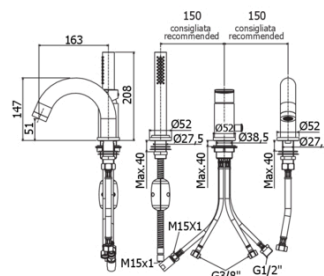

CANDY

CA 040

with spout and aerator M28x1 (3 holes)

IMAGE

TECH DRAWING

DESCRIPTION

Deck mounted mixer with diverter complete with:

- set of 5 stainless steel hoses for mixer
- hand-shower and flexible hose with ecological weight