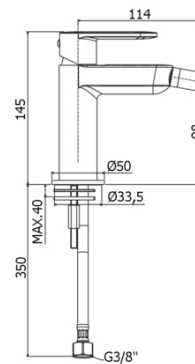

CANDY

CA 131

without pop up waste

IMAGE

TECH DRAWING

DESCRIPTION

Bidet mixer complete with:

- swivel joint and aerator M16x1
- set of 2 stainless steel hoses 3/8"G