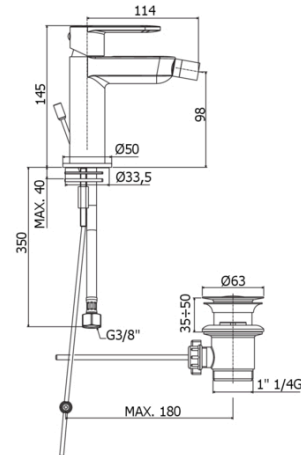

CANDY

CA 135

with 1"1/4G pop up waste

IMAGE

TECH DRAWING

DESCRIPTION

Bidet mixer complete with:

- swivel joint and aerator M16x1
- set of 2 stainless steel hoses 3/8"G