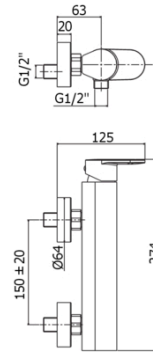

CANDY

CA 168

without shower set

- with 1/2"G lower connection

IMAGE

TECH DRAWING

DESCRIPTION

Shower mixer complete with:

- set of 2 S-wall-unions 1/2"x3/4"G and wall-plates

FINISHES

CR

LINKS

FLOW RATE

SPARE PARTS

INSTRUCTION SHEET

ISO 14001
BUREAU VERITAS
Certification