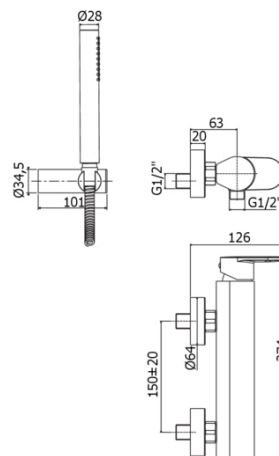

CANDY

CA 168D

with ABS joint wall bracket

- with Birillo Plus hand-shower and flexible hose

IMAGE

TECH DRAWING

DESCRIPTION

Shower mixer complete with:

- set of 2 S-wall-unions 1/2"x3/4"G and wall-plates

FINISHES

CR

LINKS

FLOW RATE

SPARE PARTS

INSTRUCTION SHEET

ISO 14001