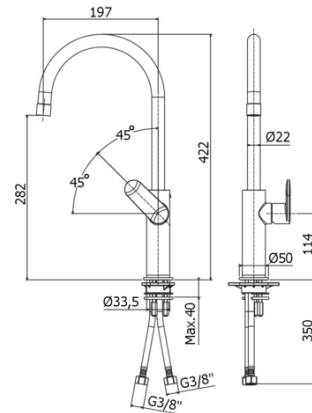

## CA 180

with swivelling spout

### TECH DRAWING

### DESCRIPTION

Tall One-hole sink mixer complete with:

- aerator M22x1F
- set of 2 stainless steel hoses 3/8"G