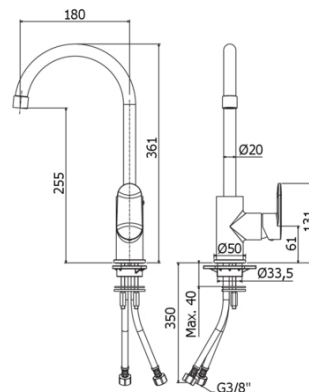

KITCHEN

CA 181

with swivelling spout

IMAGE

TECH DRAWING

DESCRIPTION

One-hole sink mixer complete with:

- aerator M22x1F
- set of 2 stainless steel hoses 3/8"G