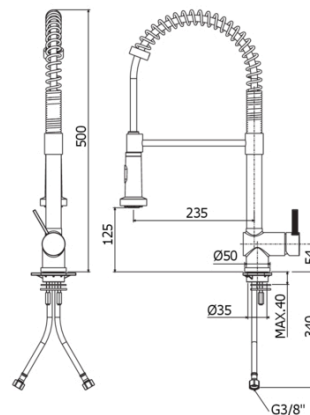

## FOX 176

with Happy (two-spray) ABS hand-shower

### TECH DRAWING

### DESCRIPTION

One-hole sink Professional mixer with swivelling arm complete with:

- set of 2 stainless steel hoses 3/8" G