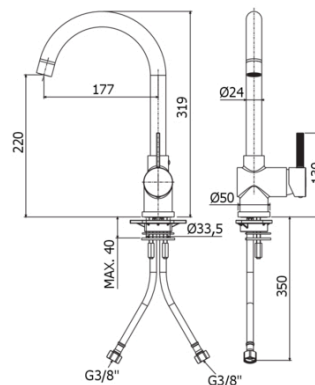

KITCHEN

FOX 180

with swivelling spout

IMAGE

TECH DRAWING

DESCRIPTION

One-hole sink mixer complete with:

- aerator M22x1
- set of 2 stainless steel hoses 3/8"G