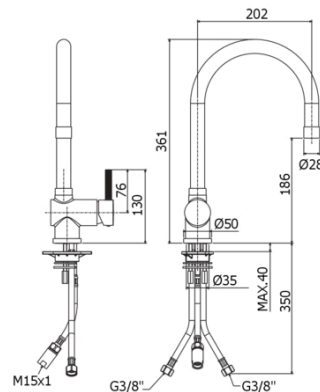

## FOX 185

with (single spray) metal pull out hand-shower

### TECH DRAWING

### DESCRIPTION

One-hole sink mixer with swivelling spout complete with:

- set of 2 stainless steel hoses 3/8"G
- 1 stainless steel hose M15x1
- 1/2"G - M15x1 / L.1500mm nylon hose with ecological weight