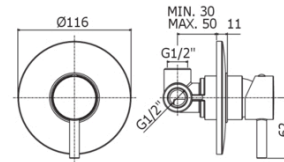

# BIRILLO-MICRO

BI 010

without diverter

- with metal wall plate Ø116mm

IMAGE

TECH DRAWING

DESCRIPTION

Concealed shower mixer (1 outlet) complete with:

- metal wall plate Ø116mm
- 1/2" G connections
- **concealed body included**

FINISHES

LINKS

FLOW RATE

SPARE PARTS

INSTRUCTION SHEET

ISO 14001  
BUREAU VERITAS  
Certification

ISO 45001  
BUREAU VERITAS  
Certification