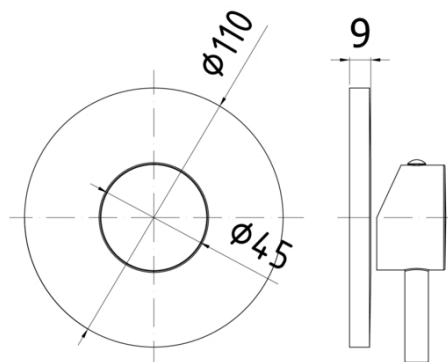

BIRILLO-MICRO

BI 011

without diverter

- with luxury wall plate Ø110mm

IMAGE

TECH DRAWING

DESCRIPTION

Concealed shower mixer (1 outlet) complete with:

- metal wall plate Ø116mm
- 1/2" G connections
- **concealed body included**

FINISHES

CR

LINKS

FLOW RATE

SPARE PARTS

INSTRUCTION SHEET

ISO 14001