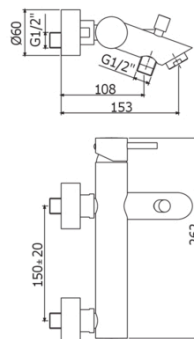

BIRILLO-MICRO

BI 022L

without shower set

IMAGE

TECH DRAWING

DESCRIPTION

Bath/shower mixer with diverter complete with:

- aerator M28x1
- set of 2 S-wall-unions 1/2"x3/4"G and wall-plates