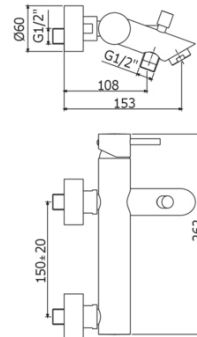

BIRILLO-MICRO

BI 023L

with metal joint wall bracket

- with Birillo Plus hand-shower and flexible hose

IMAGE

TECH DRAWING

DESCRIPTION

Bath/shower mixer with diverter complete with:

- aerator M28x1
- set of 2 S-wall-unions 1/2"x3/4"G and wall-plates

FINISHES

CR

LINKS

FLOW RATE

SPARE PARTS

INSTRUCTION SHEET

ISO 14001