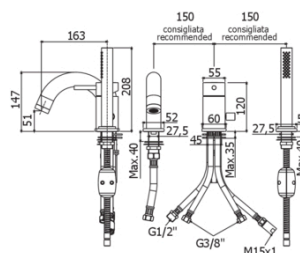

# BIRILLO-MICRO

BI 047

with spout and aerator M28x1 (3 holes)

## TECH DRAWING

## DESCRIPTION

Deck mounted mixer with “increased flow rate” complete with:

- set of 5 stainless steel hoses for mixer
- hand-shower and flexible hose with ecological weight