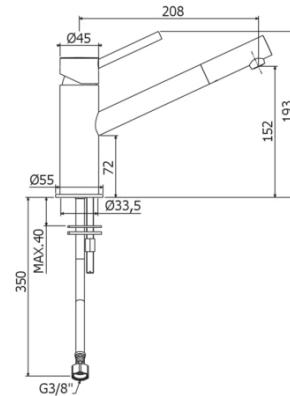

## TECH DRAWING

## DESCRIPTION

Wash basin mixer with long spout complete with:

- aerator M18x1
- set of 2 stainless steel hoses 3/8" G