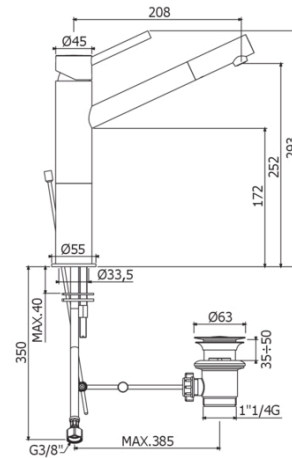

# BIRILLO-MICRO

BI 081..93

with extension with hole for rod 100 mm

- with vertical rod
- with horizontal rod 390mm
- with 1"1/4G pop up waste

IMAGE

TECH DRAWING

DESCRIPTION

Wash basin mixer with long spout complete with:

- aerator M18x1
- set of 2 stainless steel hoses 3/8"G

FINISHES

CR

LINKS

FLOW RATE

SPARE PARTS

INSTRUCTION SHEET

ISO 14001  
BUREAU VERITAS  
Certification