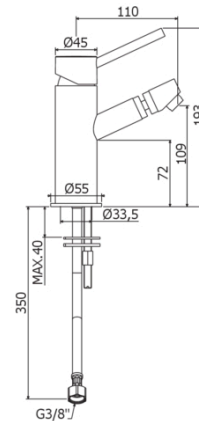

# BIRILLO-MICRO

BI 131

without pop up waste

IMAGE

TECH DRAWING

DESCRIPTION

Bidet mixer complete with:

- swivel joint and aerator M22x1
- set of 2 stainless steel hoses 3/8"G