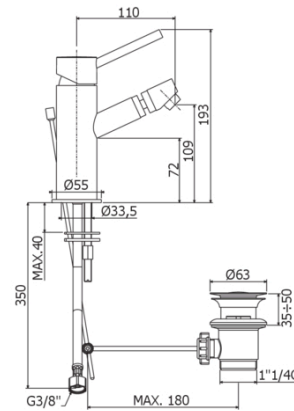

# BIRILLO-MICRO

BI 135

with 1"1/4G pop up waste

## TECH DRAWING

## DESCRIPTION

Bidet mixer complete with:

- swivel joint and aerator M22x1
- set of 2 stainless steel hoses 3/8" G