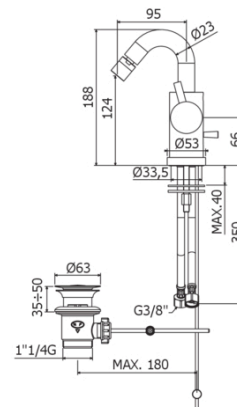

BIRILLO-MICRO

BI 137

with 1"1/4G pop up waste

IMAGE

TECH DRAWING

DESCRIPTION

Bidet mixer with swivelling spout complete with:

- swivel joint and aerator M20x1
- set of 2 stainless steel hoses 3/8"G