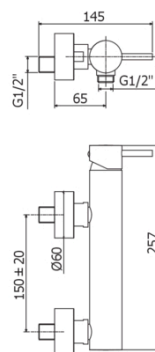

BIRILLO-MICRO

BI 168DL

with metal joint wall bracket

- with Birillo Plus hand-shower and flexible hose

IMAGE

TECH DRAWING

DESCRIPTION

Shower mixer complete with:

- set of 2 S-wall-unions 1/2"x3/4"G and wall-plates

FINISHES

CR

LINKS

FLOW RATE

SPARE PARTS

INSTRUCTION SHEET

ISO 14001