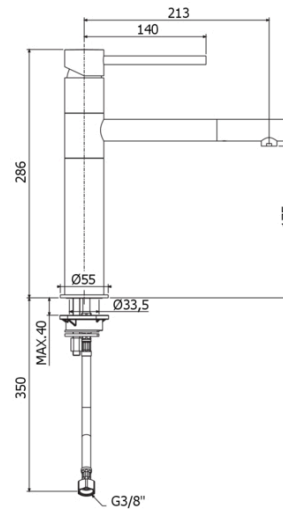

KITCHEN

BI 188

with swivel straight spout

- with long lever and extended body

IMAGE

TECH DRAWING

DESCRIPTION

One-hole sink mixer with swivelling spout complete with:

- aerator M18x1
- set of 2 stainless steel hoses 3/8"G

FINISHES

CR

LINKS

FLOW RATE

SPARE PARTS

INSTRUCTION SHEET

ISO 14001
BUREAU VERITAS
Certification