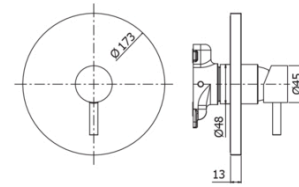

### DESCRIPTION

External set for concealed shower mixer (1 outlet) complete with:

- ABS wall plate Ø173mm
- **built-in box to be ordered separately (PBOX001)**