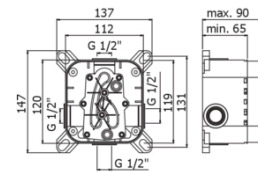

## BI BOX010

without diverter

### TECH DRAWING

### DESCRIPTION

External set for concealed shower mixer (1 outlet) complete with:

- ABS wall plate Ø173mm
- **built-in box to be ordered separately (PBOX001)**