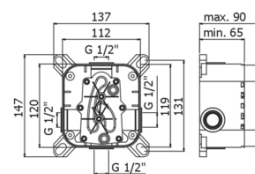

### TECH DRAWING

△ PIASTRA METALLO - METAL PLATE  
min. 77mm - max 90 mm

### DESCRIPTION

External set for concealed shower mixer (2 outlets) complete with:

- ABS wall plate Ø173mm
- **built-in box to be ordered separately (PBOX001)**