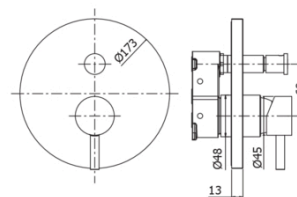

### TECH DRAWING

△ PIASTRA METALLO - METAL PLATE  
min. 77mm - max 90 mm

### DESCRIPTION

External set for concealed shower mixer (2 outlets) complete with:

- ABS wall plate Ø173mm
- **built-in box to be ordered separately (PBOX001)**