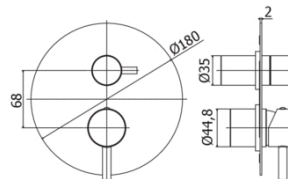

### DESCRIPTION

External set for concealed shower mixer (2 outlets) complete with:

- stainless steel wall plate Ø180mm
- **built-in box to be ordered separately (PBOX003)**