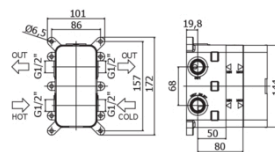

## BIBOX 018

with diverter cartridge (2 outlets + 1 combined position)

### DESCRIPTION

External set for concealed shower mixer (2 outlets) complete with:

- stainless steel wall plate Ø180mm
- **built-in box to be ordered separately (PBOX003)**