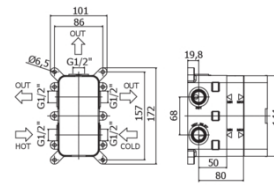

BIRILLO-MICRO

BI BOX019

with diverter cartridge (3 outlets + 3 combined position)

IMAGE

TECH DRAWING

DESCRIPTION

External set for concealed shower mixer (3 outlets) complete with:

- stainless steel wall plate Ø180mm
- **built-in box to be ordered separately (PBOX004)**