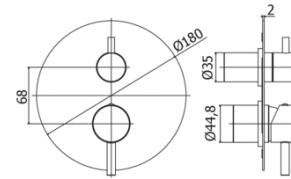

BIRILLO-MICRO

BI BOX019

with diverter cartridge (3 outlets + 3 combined position)

IMAGE

TECH DRAWING

DESCRIPTION

External set for concealed shower mixer (3 outlets) complete with:

- stainless steel wall plate Ø180mm
- **built-in box to be ordered separately (PBOX004)**