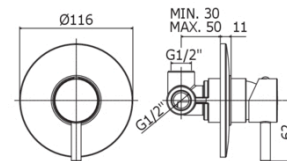

## DESCRIPTION

Concealed shower mixer (1 outlet) complete with:

- metal wall plate Ø116mm
- 1/2" G connections
- **concealed body included**