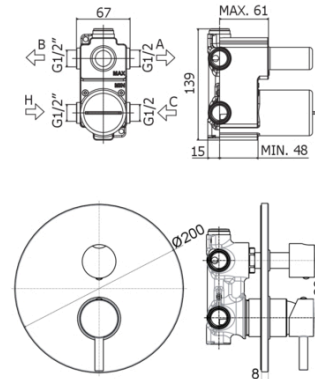

# STICK

SK 018..35

with diverter cartridge (2 outlets + 1 combined position)

## TECH DRAWING

## DESCRIPTION

Concealed shower mixer (2 outlets) complete with:

- metal wall plate  $\varnothing 200\text{mm}$
- 1/2" G connections
- **concealed body included**