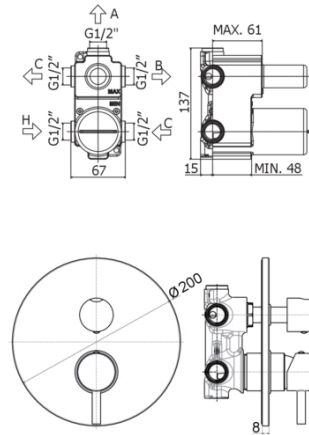

STICK

SK 019..35

with diverter cartridge (3 outlets + 3 combined positions)

IMAGE

TECH DRAWING

DESCRIPTION

Concealed shower mixer (3 outlets) complete with:

- metal wall plate Ø200mm
- 1/2" G connections
- **concealed body included**

Product, measurements and specifications shown are subject to change without notice.