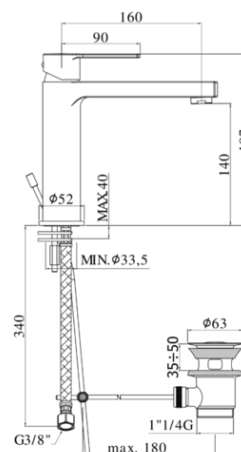

ringo-west

- Medium wash basin mixer complete with:
 - aerator M24x1
 - set of 2 stainless steel hoses 3/8"G
- Medium wash basin mixer complete with:
 - aerator M24x1
 - set of 2 stainless steel hoses 3/8"G

- with 1"1/4G pop up waste
- with 1"1/4G pop up waste

RIN 074.. / WS 074..

- without pop up waste
- without pop up waste

RIN 074K.. / WS 074K..

- with 1"1/4G Clic-Clac press top waste
- with 1"1/4G Clic-Clac press top waste