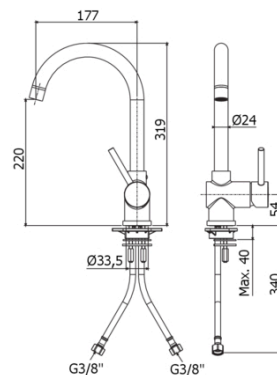

KITCHEN

SK 180

with swivelling spout

IMAGE

TECH DRAWING

DESCRIPTION

One-hole sink mixer complete with:

- aerator M22x1F
- set of 2 stainless steel hoses 3/8"G