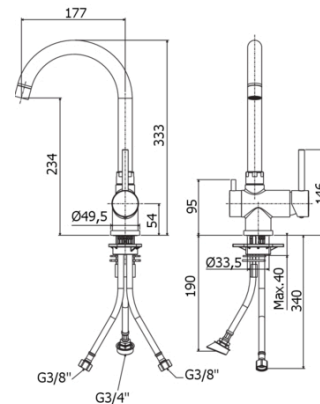

KITCHEN

SK 184

with dishwasher machine connection

IMAGE

TECH DRAWING

DESCRIPTION

One-hole sink mixer with swivelling spout complete with:

- aerator M22x1
- set of 2 stainless steel hoses 3/8"G
- 1 stainless steel hose 3/4"G