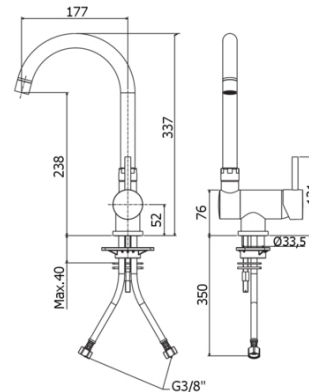

KITCHEN

SK 189

with reclining spout

- minimum height for windows opening 76mm

IMAGE

TECH DRAWING

DESCRIPTION

One-hole sink mixer with swivelling spout complete with:

- aerator M22x1
- set of 2 stainless steel hoses 3/8" G

FINISHES

CR

LINKS

FLOW RATE

SPARE PARTS

INSTRUCTION SHEET

ISO 14001