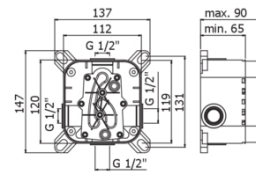

### TECH DRAWING

### DESCRIPTION

External set for concealed shower mixer (1 outlet) complete with:

- ABS wall plate Ø173mm
- **built-in box to be ordered separately (PBOX001)**