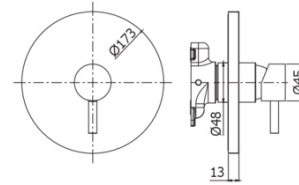

### DESCRIPTION

External set for concealed shower mixer (1 outlet) complete with:

- ABS wall plate Ø173mm
- **built-in box to be ordered separately (PBOX001)**