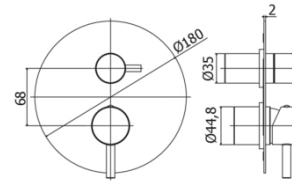

## SK BOX018

with diverter cartridge (2 outlets + 1 combined position)

### DESCRIPTION

External set for concealed shower mixer (2 outlets) complete with:

- stainless steel wall plate Ø180mm
- **built-in box to be ordered separately (PBOX003)**