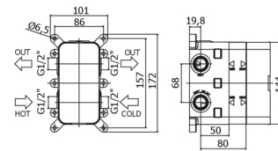

## SK BOX018

with diverter cartridge (2 outlets + 1 combined position)

### DESCRIPTION

External set for concealed shower mixer (2 outlets) complete with:

- stainless steel wall plate Ø180mm
- **built-in box to be ordered separately (PBOX003)**