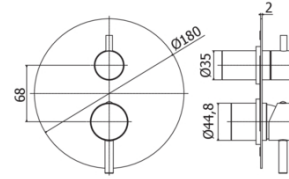

### DESCRIPTION

External set for concealed shower mixer (3 outlets) complete with:

- stainless steel wall plate Ø180mm
- **built-in box to be ordered separately (PBOX004)**