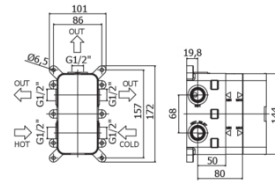

## SK BOX019

with diverter cartridge (3 outlets + 3 combined position)

### DESCRIPTION

External set for concealed shower mixer (3 outlets) complete with:

- stainless steel wall plate Ø180mm
- **built-in box to be ordered separately (PBOX004)**