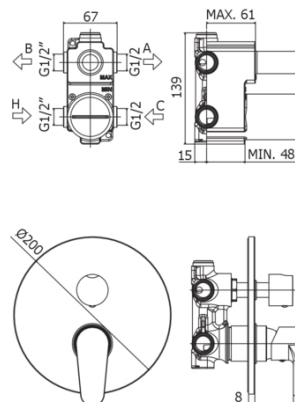

GREEN

GR 018

with diverter cartridge (2 outlets + 1 combined position)

IMAGE

TECH DRAWING

DESCRIPTION

Concealed shower mixer (2 outlets) complete with:

- metal wall plate Ø200mm
- 1/2" G connections
- **concealed body included**