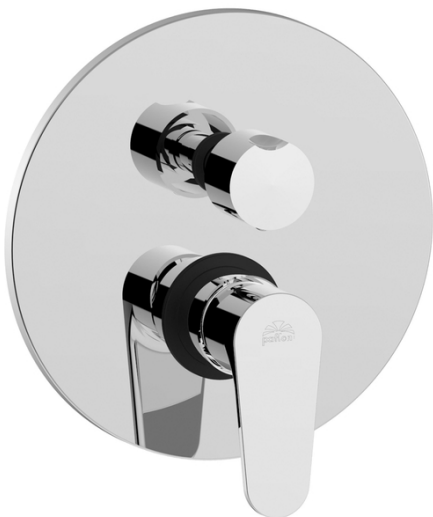

GREEN

GR 018

with diverter cartridge (2 outlets + 1 combined position)

IMAGE

TECH DRAWING

DESCRIPTION

Concealed shower mixer (2 outlets) complete with:

- metal wall plate Ø200mm
- 1/2" G connections
- **concealed body included**