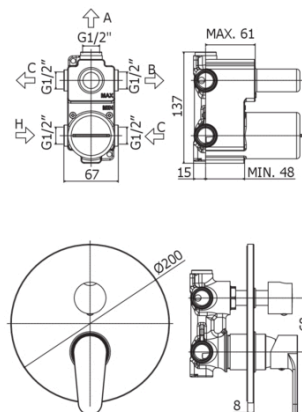

GREEN

GR 019

with diverter cartridge (3 outlets + 3 combined positions)

IMAGE

TECH DRAWING

DESCRIPTION

Concealed shower mixer (3 outlets) complete with:

- metal wall plate Ø200mm
- 1/2"G connections
- **concealed body included**