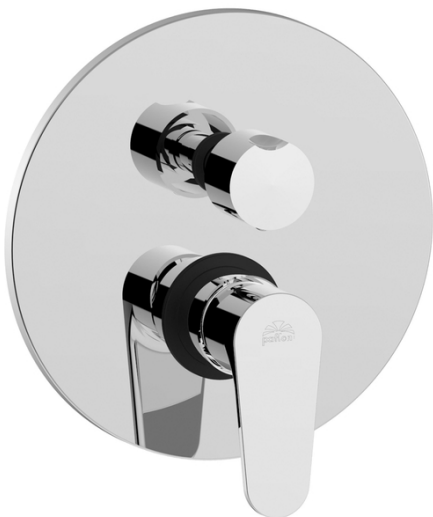

GREEN

GR 019

with diverter cartridge (3 outlets + 3 combined positions)

IMAGE

TECH DRAWING

DESCRIPTION

Concealed shower mixer (3 outlets) complete with:

- metal wall plate Ø200mm
- 1/2"G connections
- **concealed body included**