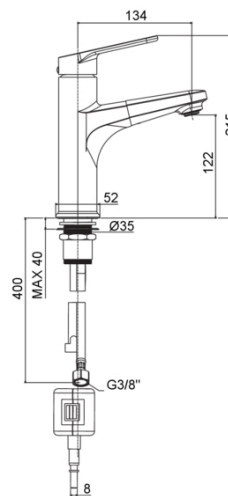

GREEN

GR 072

without pop up waste

IMAGE

TECH DRAWING

DESCRIPTION

Wash basin mixer with pull out spout complete with:

- slim air aerator M24x1
- 1500mm nylon flexible hose with ecological weight
- set of 2 stainless steel hoses 3/8"G