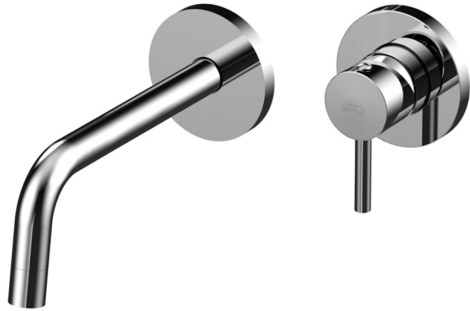

BIRILLO-MICRO

BI 105..70

with spout and aerator M16x1 - l. 178mm

IMAGE

TECH DRAWING

DESCRIPTION

Concealed single lever basin mixer complete with:

- metal wall plates Ø70mm
- 1/2"G connections
- **concealed body included**