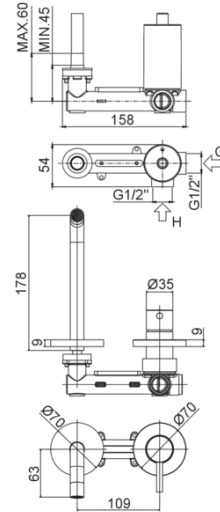

BIRILLO-MICRO

BI 105..70

with spout and aerator M16x1 - l. 178mm

IMAGE

TECH DRAWING

DESCRIPTION

Concealed single lever basin mixer complete with:

- metal wall plates Ø70mm
- 1/2"G connections
- **concealed body included**