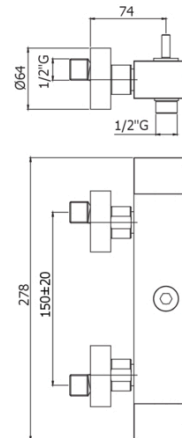

THERMOSTATIC MIXERS

LEQ 269R

for CITY shower column

- with diverter cartridge (2 outlets + stop)
- with special upper connection

IMAGE

TECH DRAWING

DESCRIPTION

Thermostatic shower mixer (2 outlets) complete with:

- set of 2 S-wall-unions 1/2"x3/4"G and wall-plates
- with 1/2"G connections

FINISHES

CR

NO

LINKS

FLOW RATE

SPARE PARTS

INSTRUCTION SHEET

Product, measurements and specifications shown are subject to change without notice.